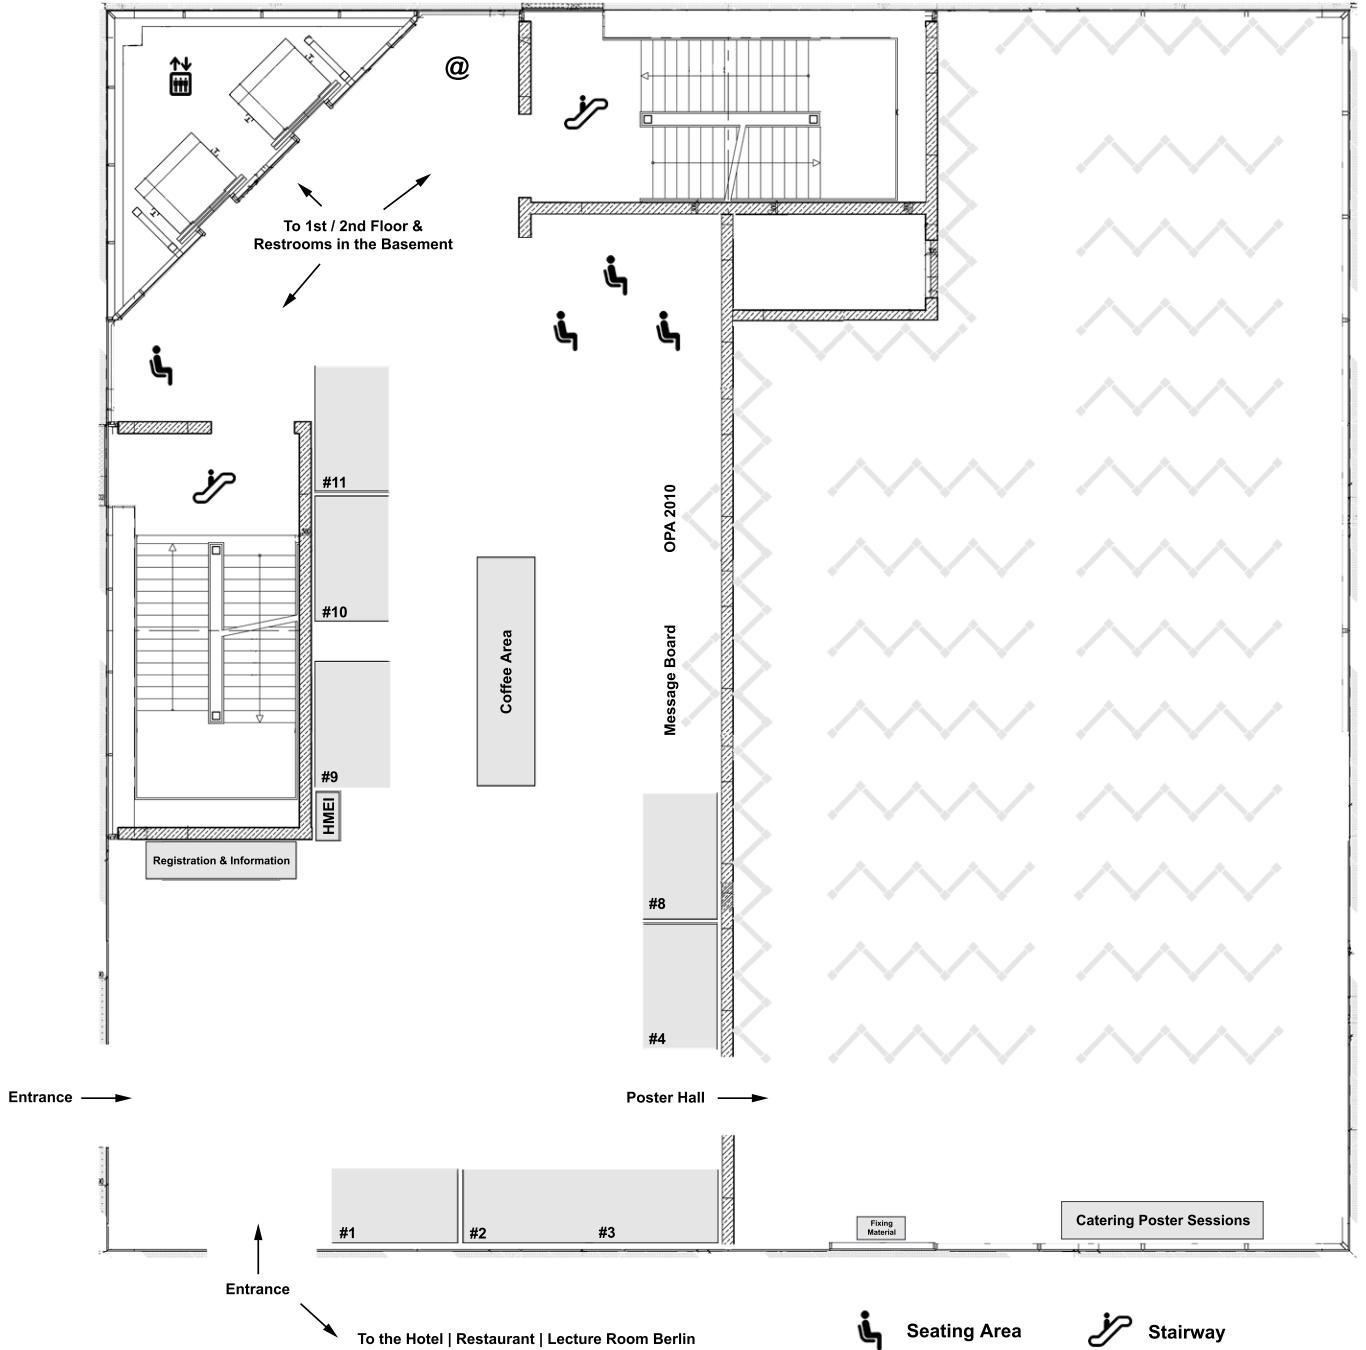

Ground Floor

(Registration | Exhibition | Poster Hall)

- #1 METEK GmbH
- #2 Weather Presentation
- #3 Deutscher Wetterdienst (DWD)
- #4 REMTECH SA

- #8 GWU-Umwelttechnik GmbH & Leosphere
- #9 Scintec AG
- #10 Kipp & Zonen B.V.
- #11 Earth Networks

First Floor

(Lecture & Side Meeting Rooms)

Stairway

Seating Area

Elevator

Restroom

Second Floor

(Lecture Rooms | Poster Foyer for posters of Session ASI4, ASI13, CL5 and CL6)

Stairway

Seating Area

Elevator

Second Floor – Variabilis

(setup Monday morning only)

Opening & Awards Ceremony
Strategic Lectures

Stairway

Seating Area

Elevator