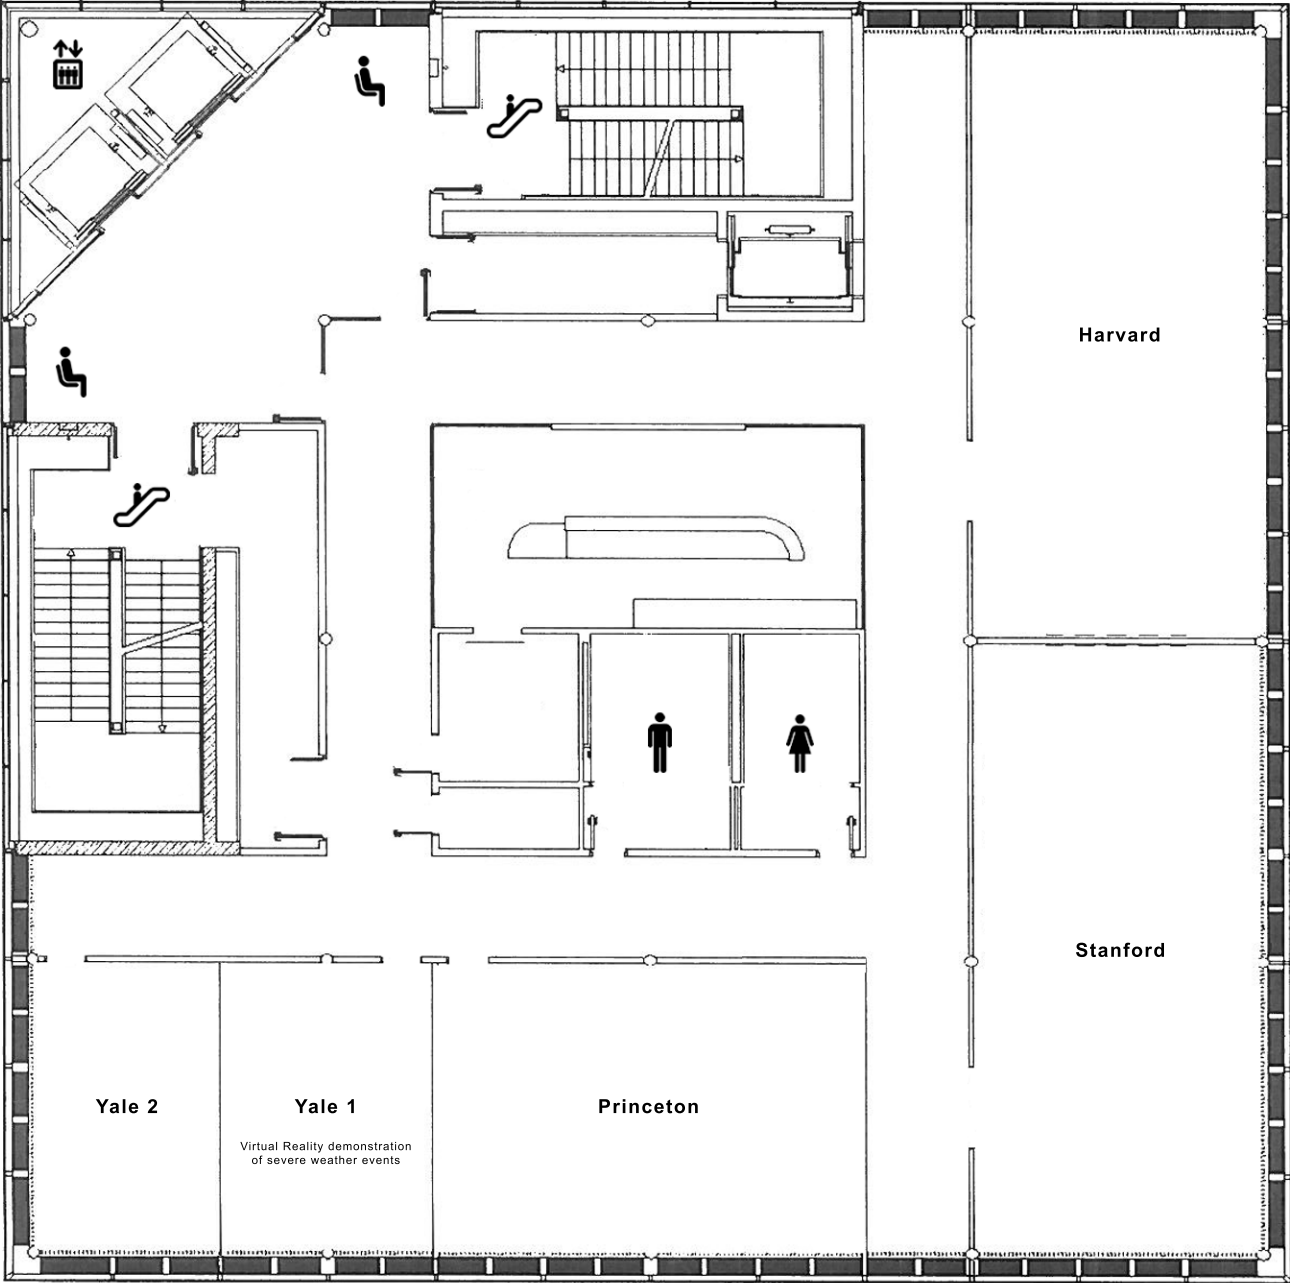

Ground Floor

(Registration | Exhibition | Poster Hall)

- #1 METEK GmbH
- #2 Weather Presentation
- #3 Deutscher Wetterdienst (DWD)
- #4 REMTECH SA

- #8 GWU-Umwelttechnik GmbH & Leosphere
- #9 Scintec AG
- #10 Kipp & Zonen B.V.
- #11 Earth Networks

First Floor

(Lecture & Side Meeting Rooms)

Stairway

Seating Area

Elevator

Restroom

Second Floor

(Lecture Rooms | Poster Foyer for posters of Session ASI4, ASI13, CL5 and CL6)

Stairway

Seating Area

Elevator

Second Floor – Variabilis

(setup Monday morning only)

Opening & Awards Ceremony
Strategic Lectures

Stairway

Seating Area