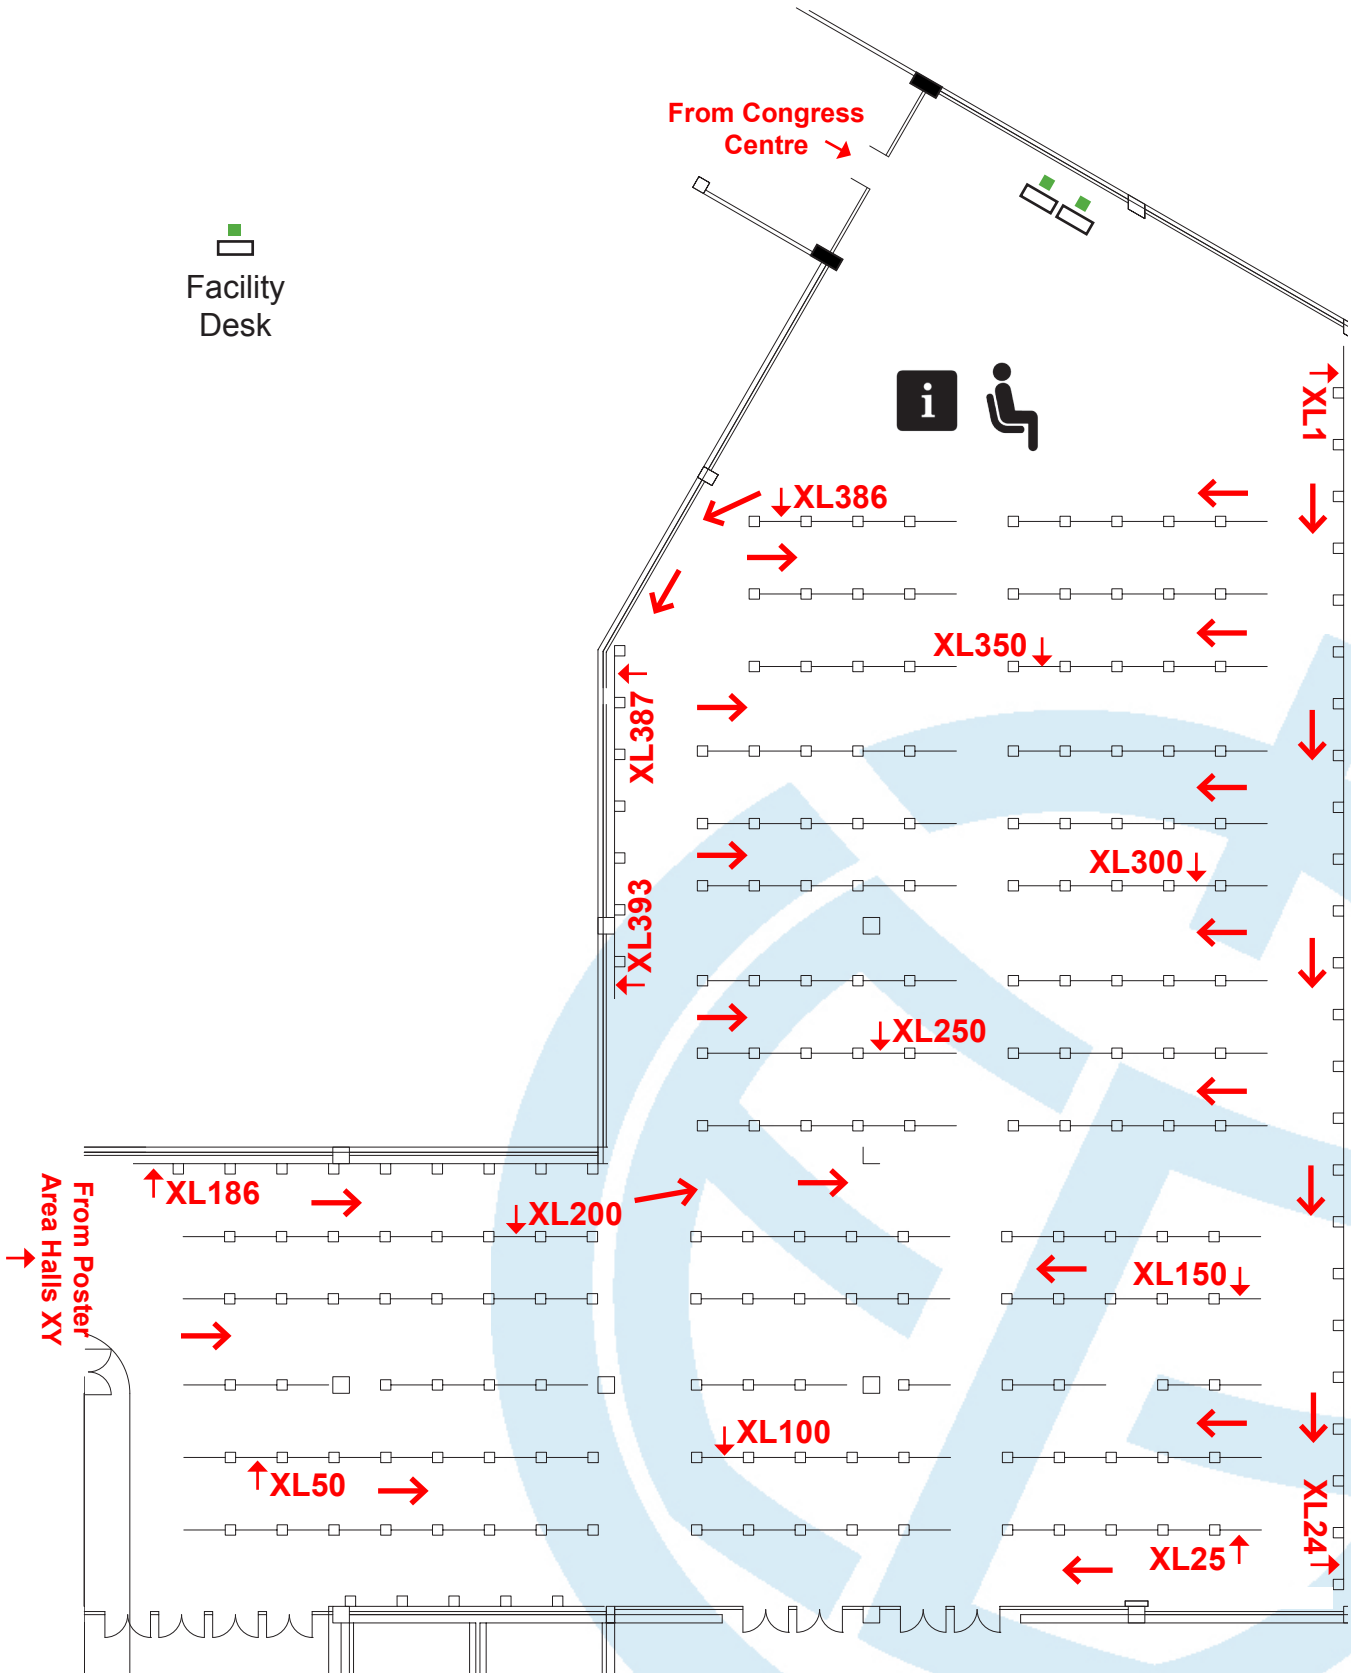

EGU General Assembly 2011

Poster Area Hall XL

Blue Level – Basement

393 Posters