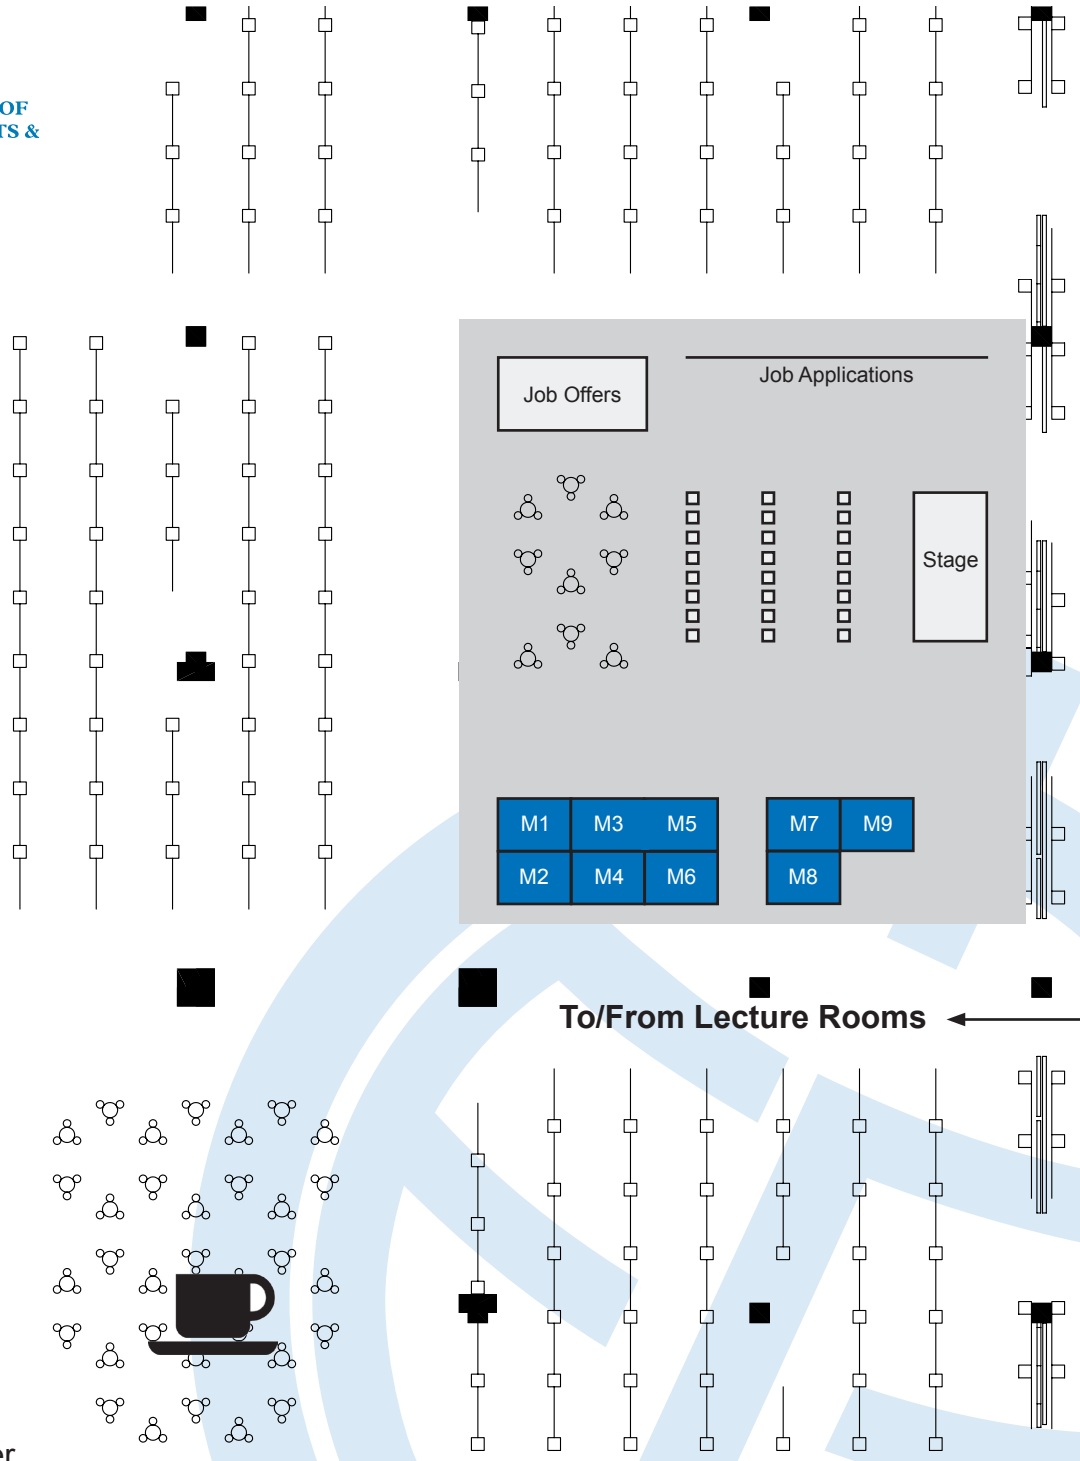

EGU/EAGE jointly organized

Job and Education Market

Hall X | Basement – Blue Level

EAGE

EUROPEAN
ASSOCIATION OF
GEOSCIENTISTS &
ENGINEERS

- #M1 Schlumberger
- #M2 INSU-CNRS
- #M3/M5 Saudi Aramco
- #M4 Darwin Center for Biogeosciences
- #M6 Department of Earth and Environmental Sciences, LMU
- #M7 EUFAR/COPAL
- #M8 CGMW - CCGM
- #M9 BP Exploration OP CO Ltd.