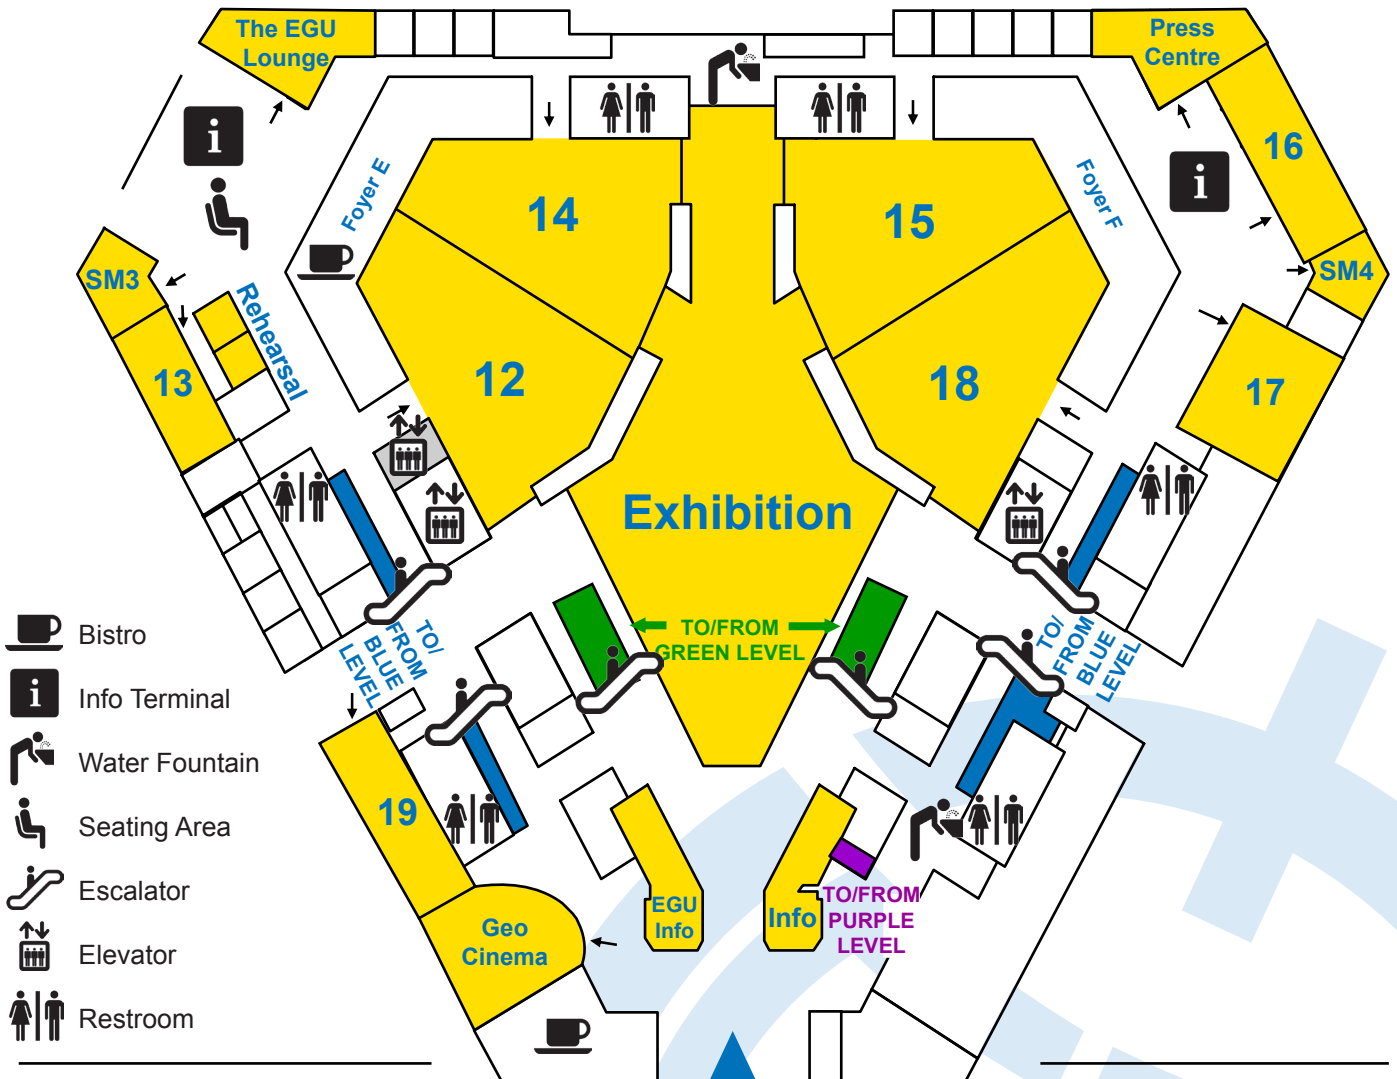

EGU General Assembly 2010

Yellow Level – Ground Floor

Exhibition | GeoCinema | Press Centre

Main Entrance

U1

Registration
& Posters
Hall Z