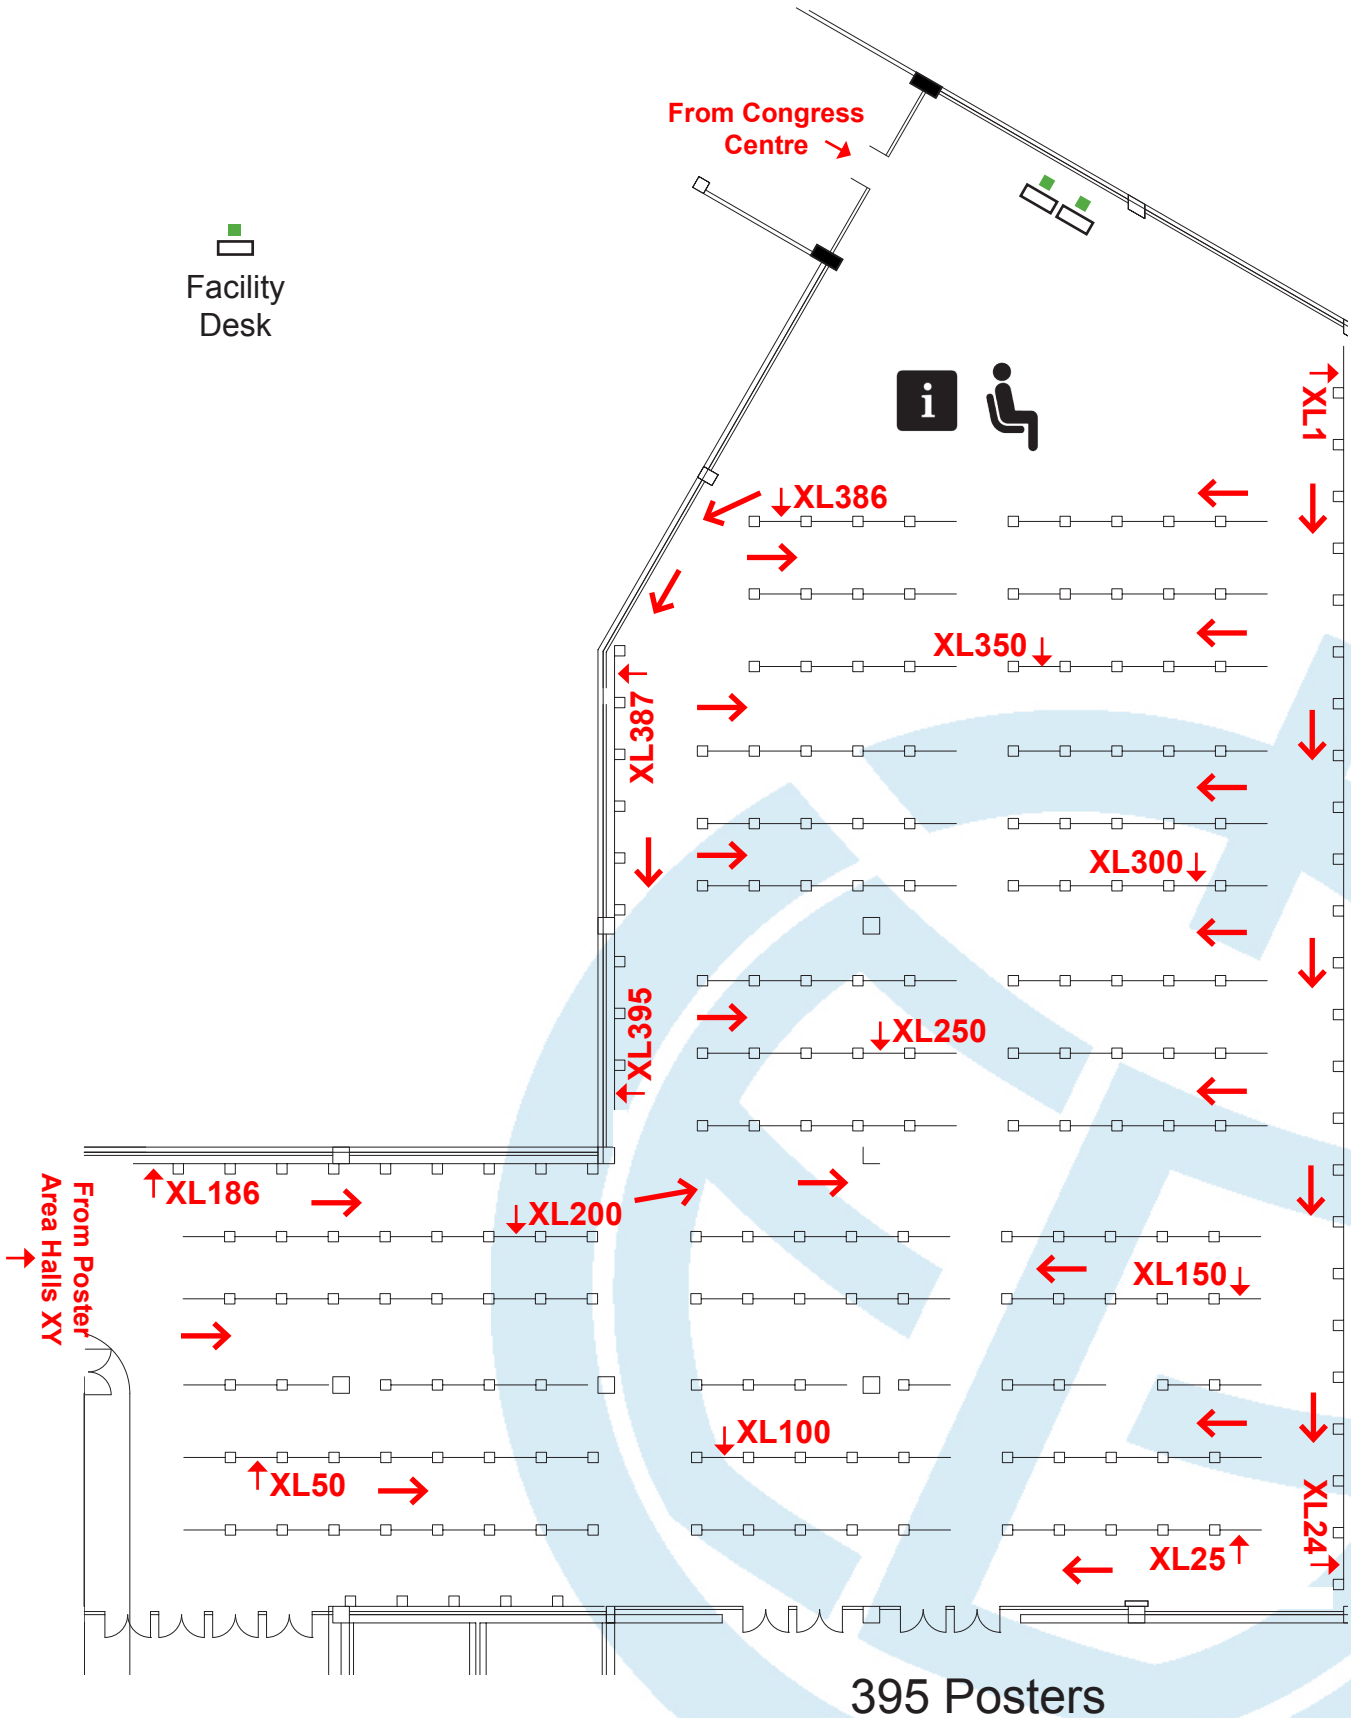

EGU General Assembly 2010

Poster Area Hall XL

Blue Level – Basement

395 Posters