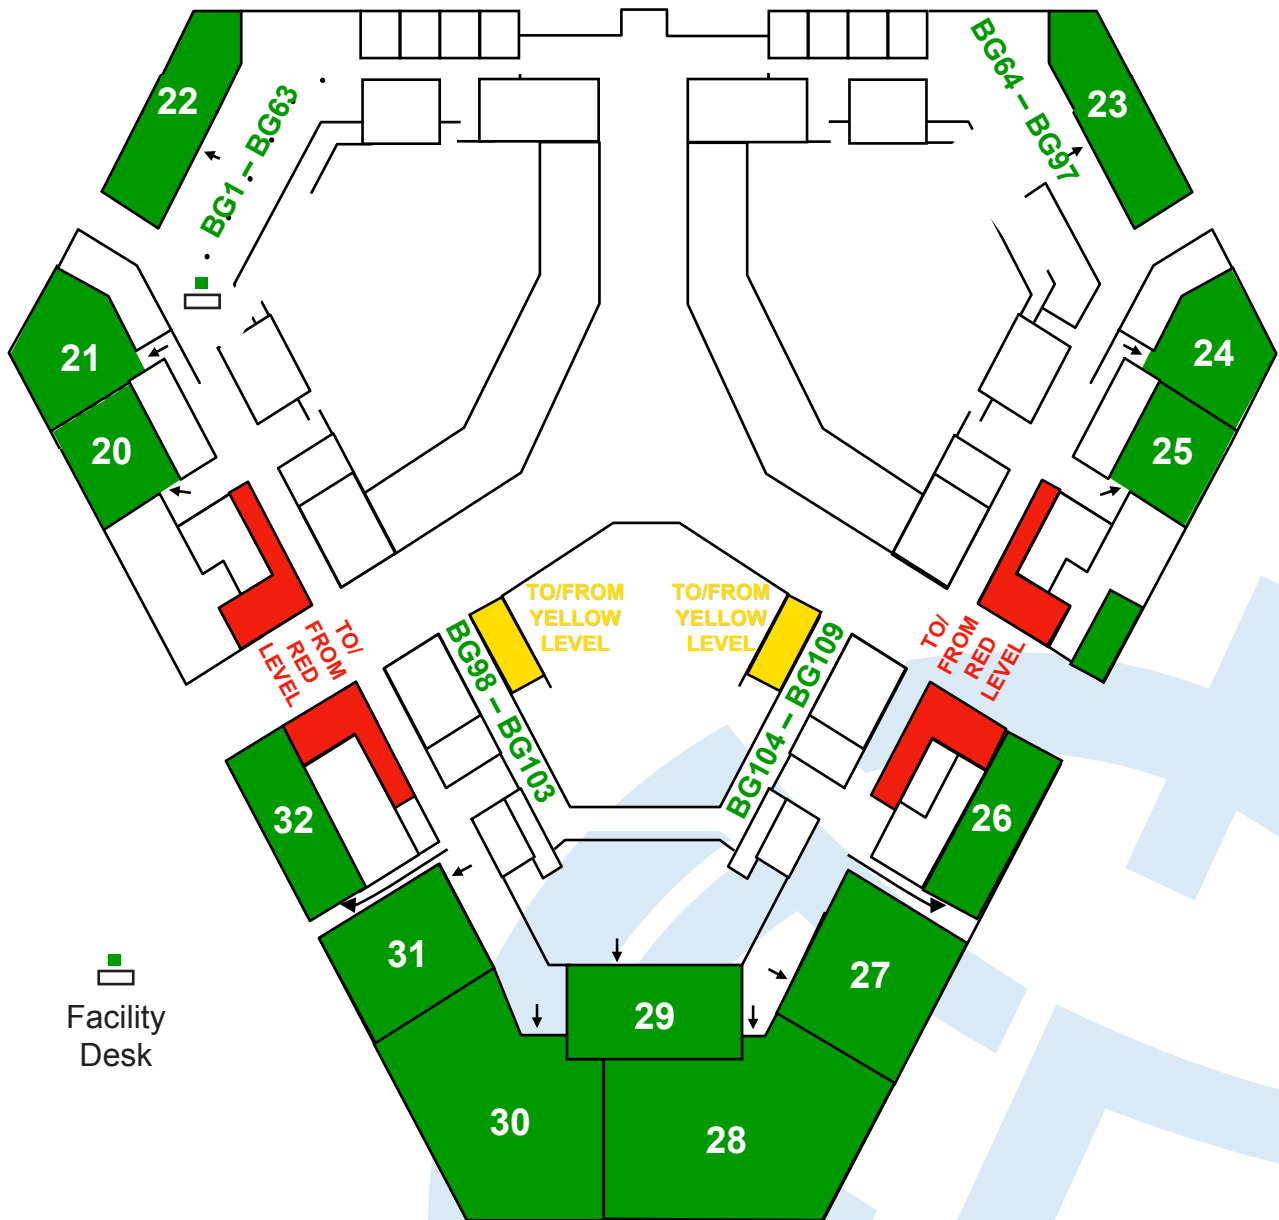

EGU General Assembly 2010

Poster Area BG

Green Level – First Floor

Facility
Desk

109 Posters