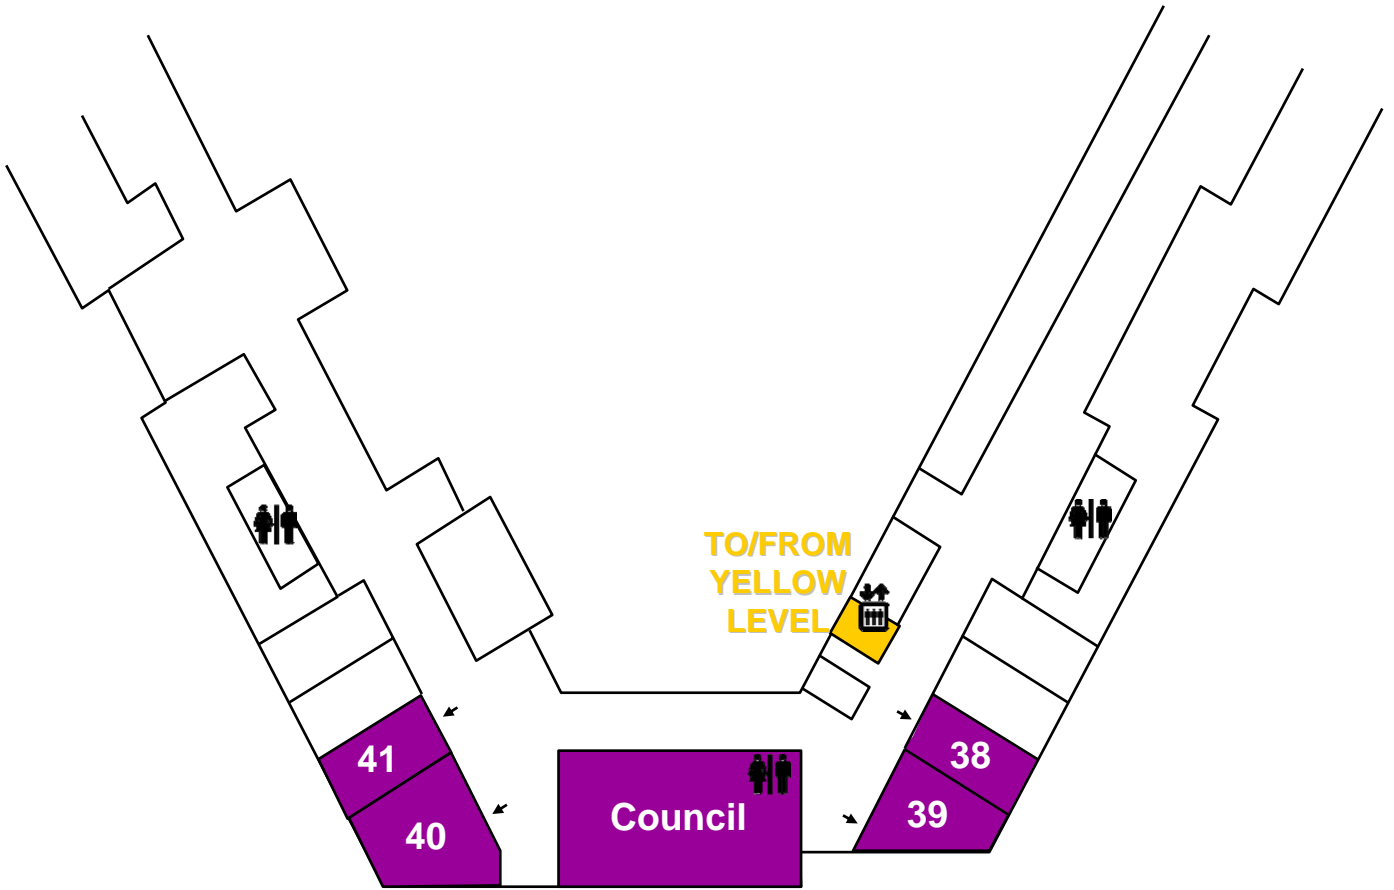

Third Floor – Purple Level (O3)

 Toilet/Restroom