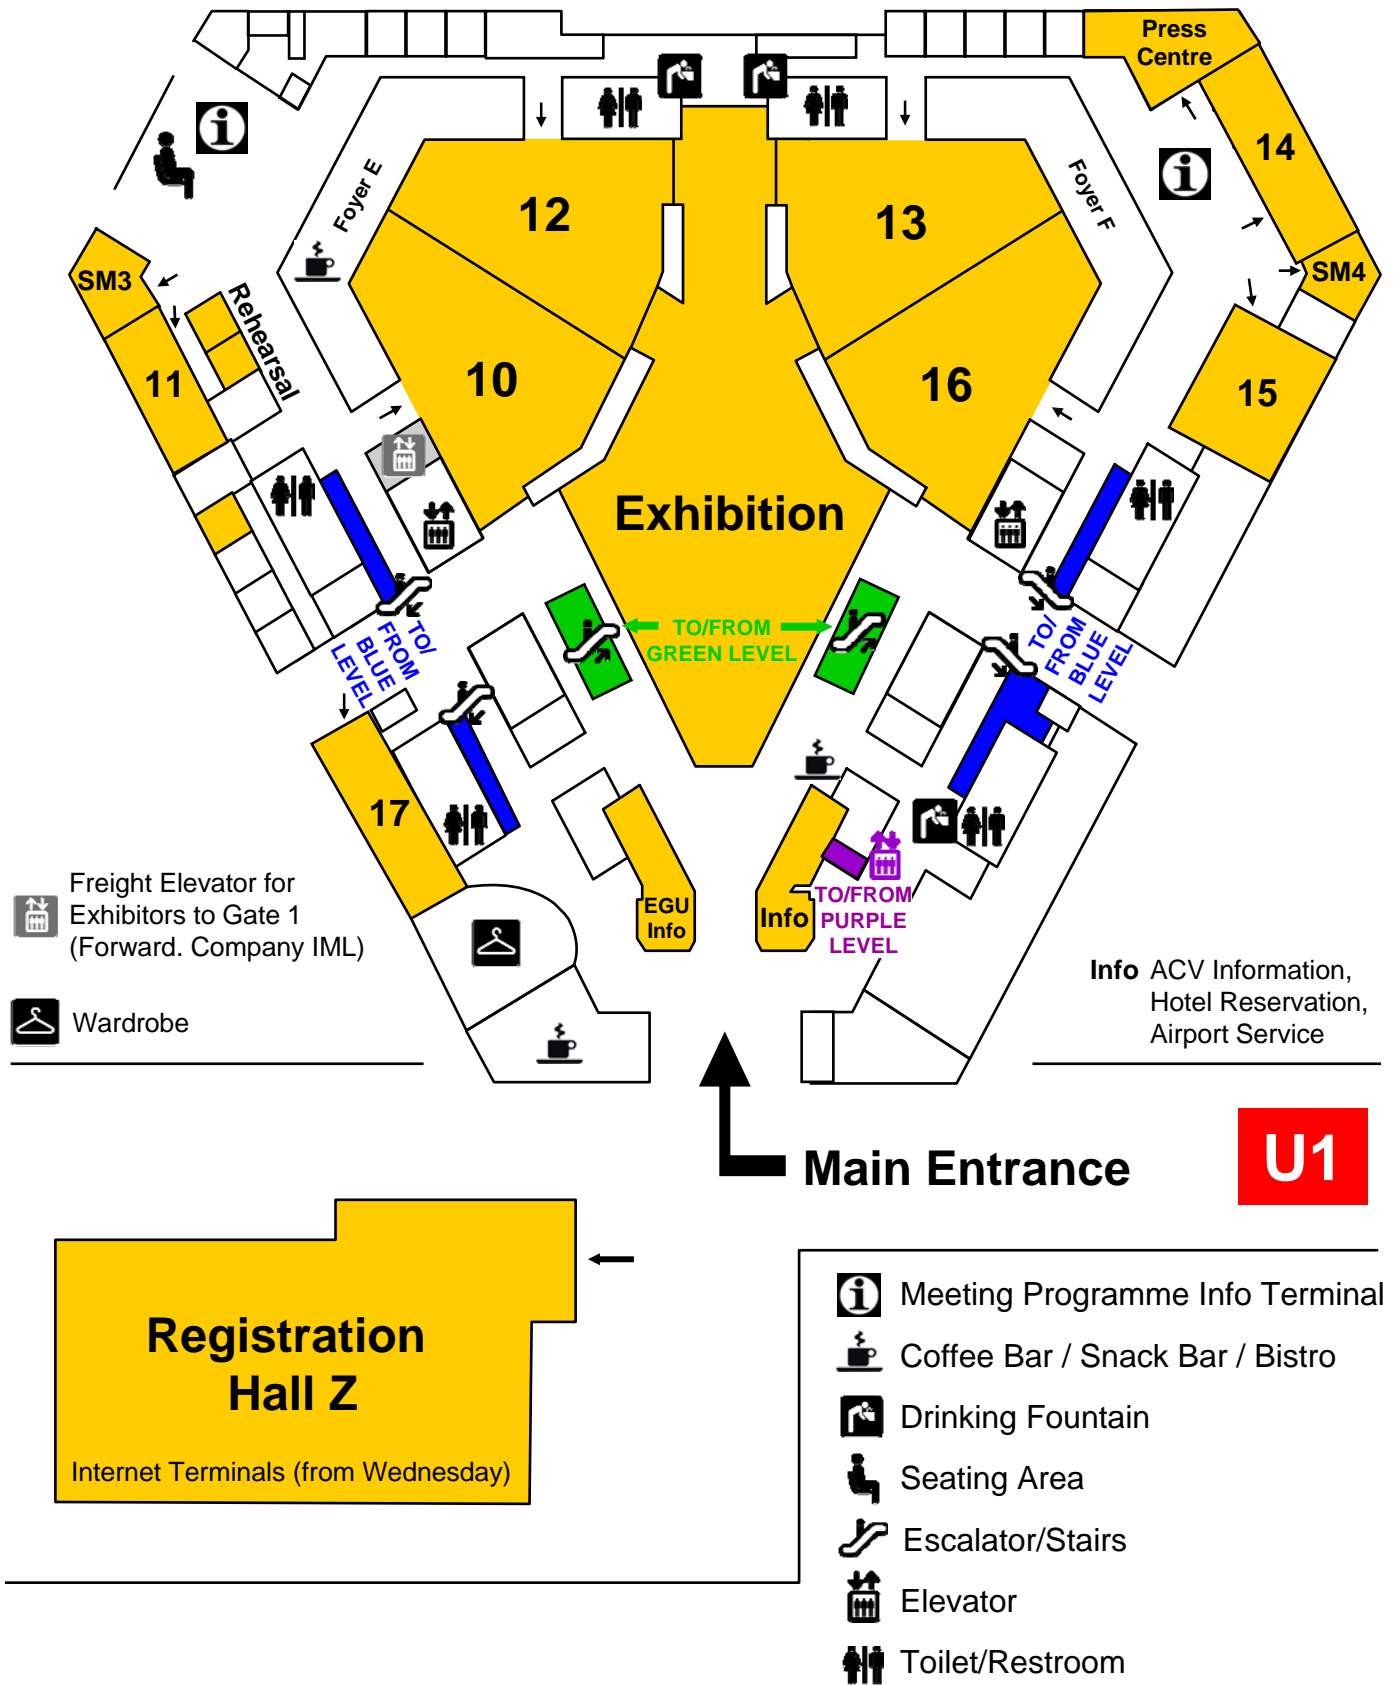

# Ground Floor – Yellow Level (OE)

Freight Elevator for Exhibitors to Gate 1 (Forward. Company IML)

Wardrobe

EGU Info

Info TO/FROM PURPLE LEVEL

Info ACV Information, Hotel Reservation, Airport Service

Main Entrance

U1

Registration Hall Z

Internet Terminals (from Wednesday)

- Meeting Programme Info Terminal
- Coffee Bar / Snack Bar / Bistro
- Drinking Fountain
- Seating Area
- Escalator/Stairs
- Elevator
- Toilet/Restroom