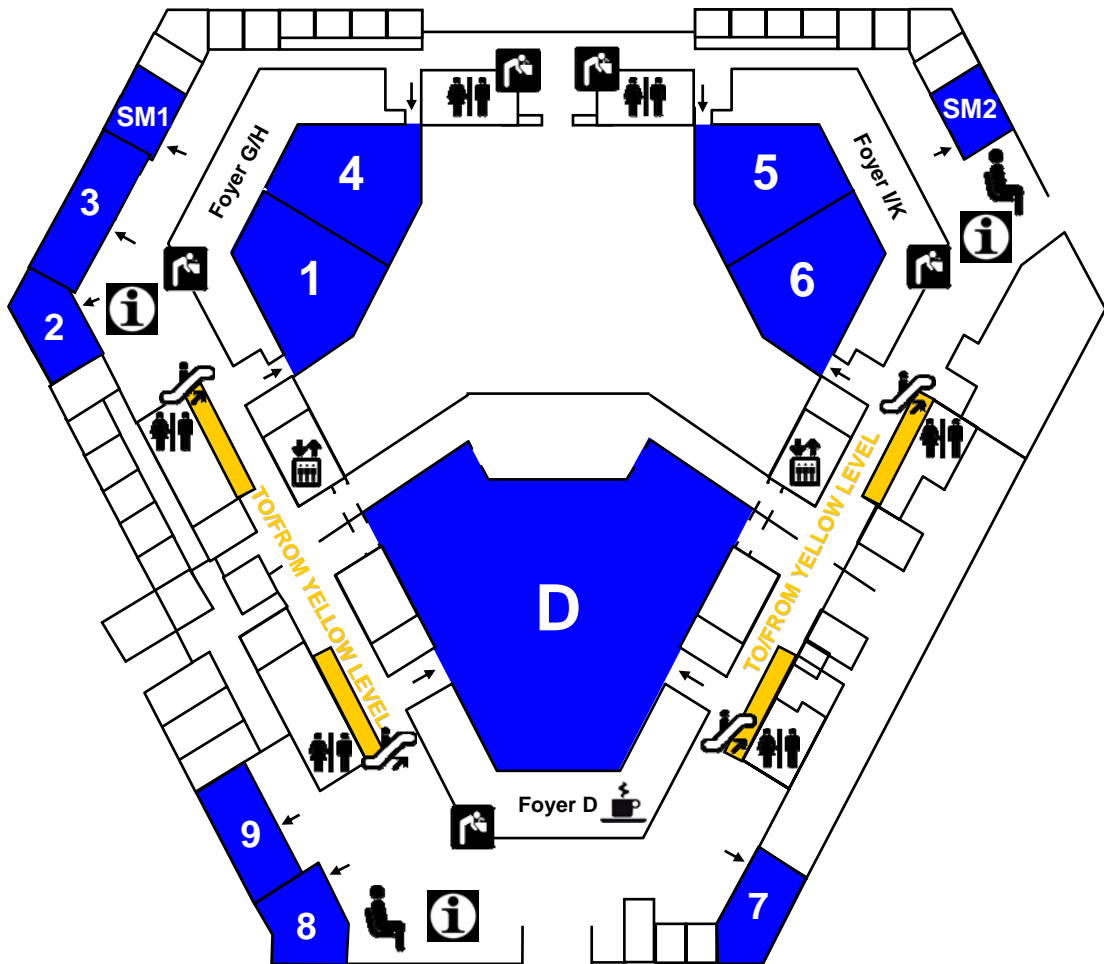

Basement – Blue Level (U2)

-  Meeting Programme Info Terminal
-  Coffee Bar / Snack Bar / Bistro
-  Drinking Fountain
-  @ LAN Area (Plug & Play) / Internet Terminals

-  Seating Area
-  Escalator/Stairs
-  Elevator
-  Toilet/Restroom

TO/FROM
HALL Z

Halls X/Y – Poster Area

@