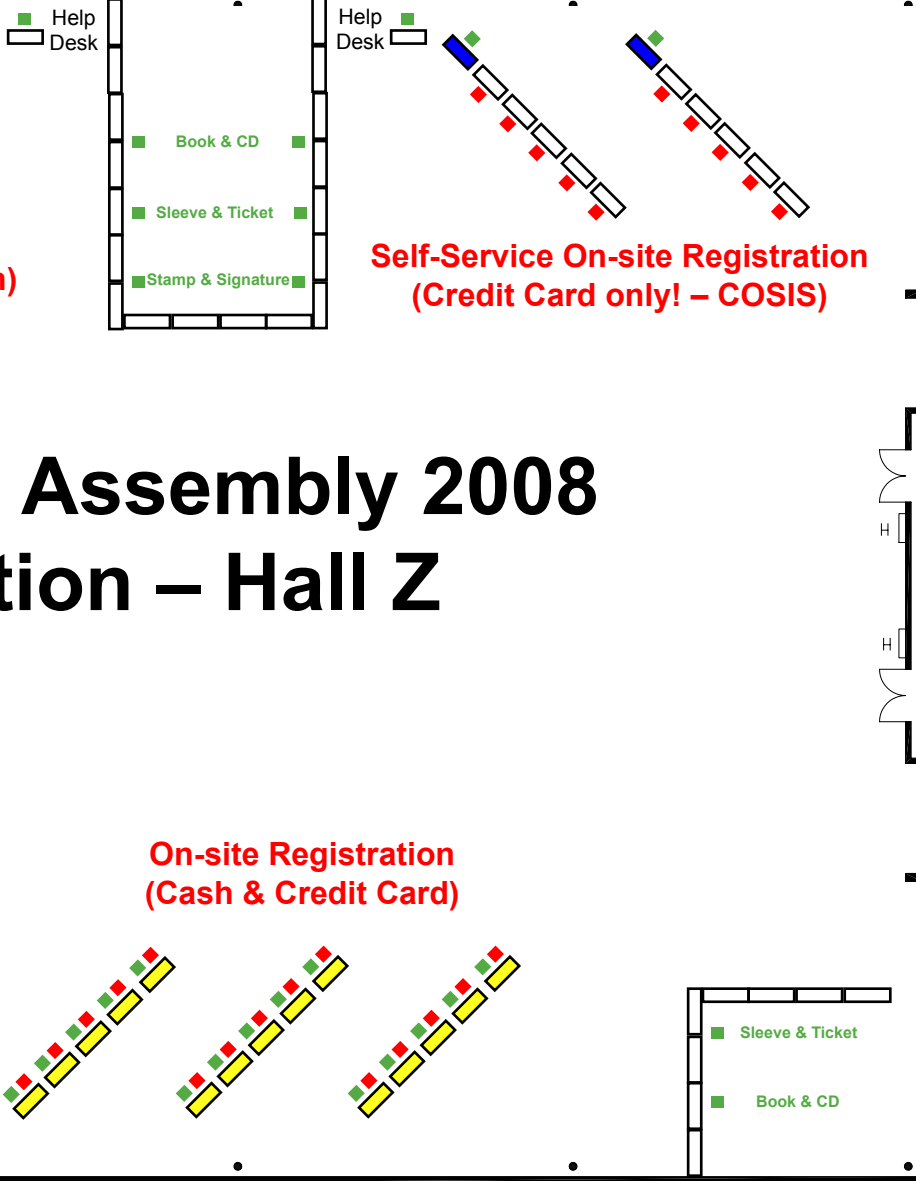

EGU General Assembly 2008 Registration – Hall Z

Self-Service for Pre-Registrants (COSIS Login)

Self-Service On-site Registration
(Credit Card only! – COSIS)

Medalists, Exhibitors,
Press & Media, Teachers

On-site Registration
(Cash & Credit Card)

Entrance

Legend

Self-Service Terminal for Participants – COSIS Login required

Name Badge Print-out for Self-Service Registrants – Staffed

Staffed Registration Terminals for Cash and Credit Card Payment