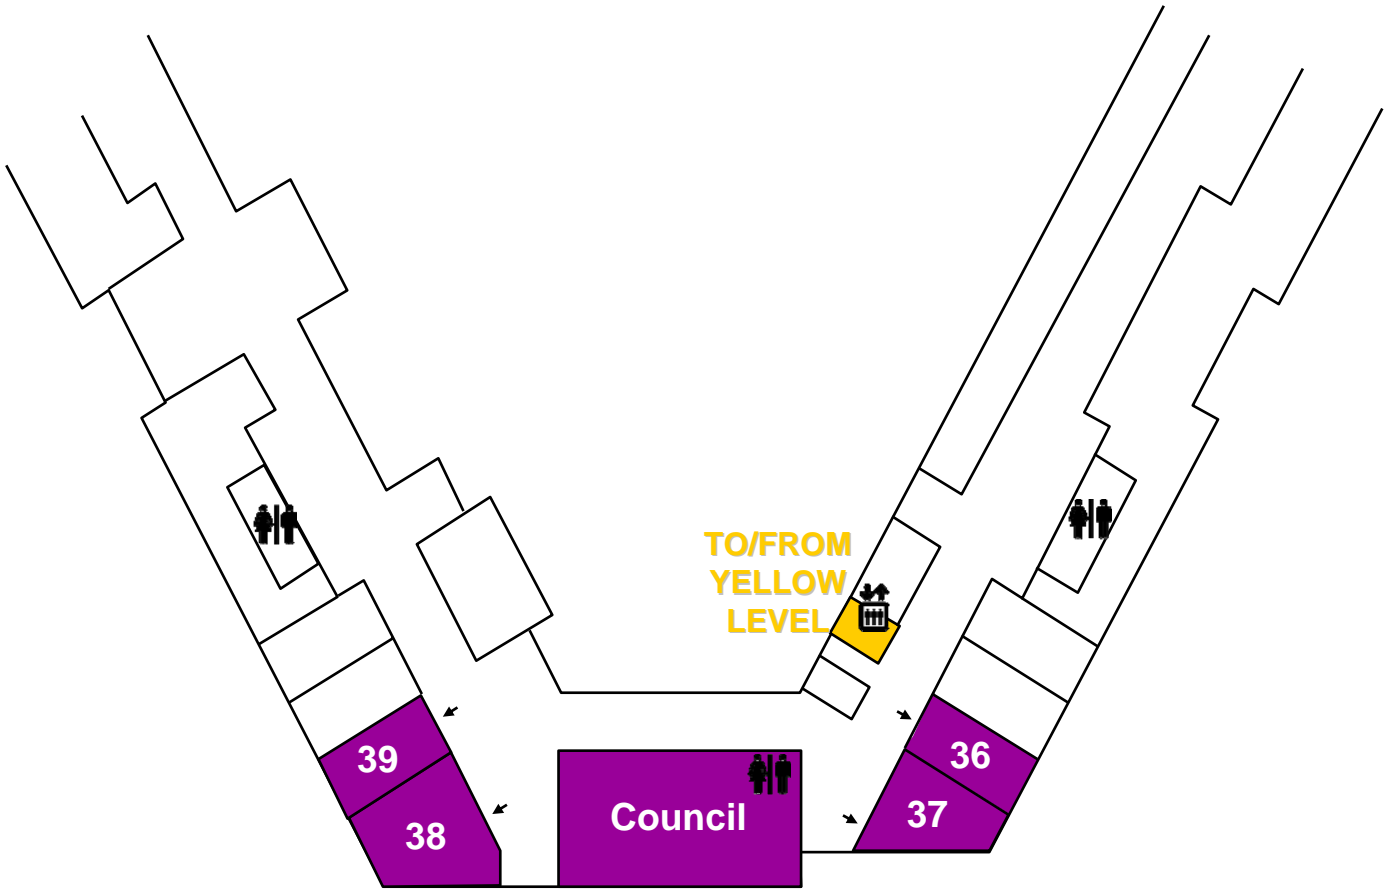

Third Floor – Purple Level (O3)

 Toilet/Restroom