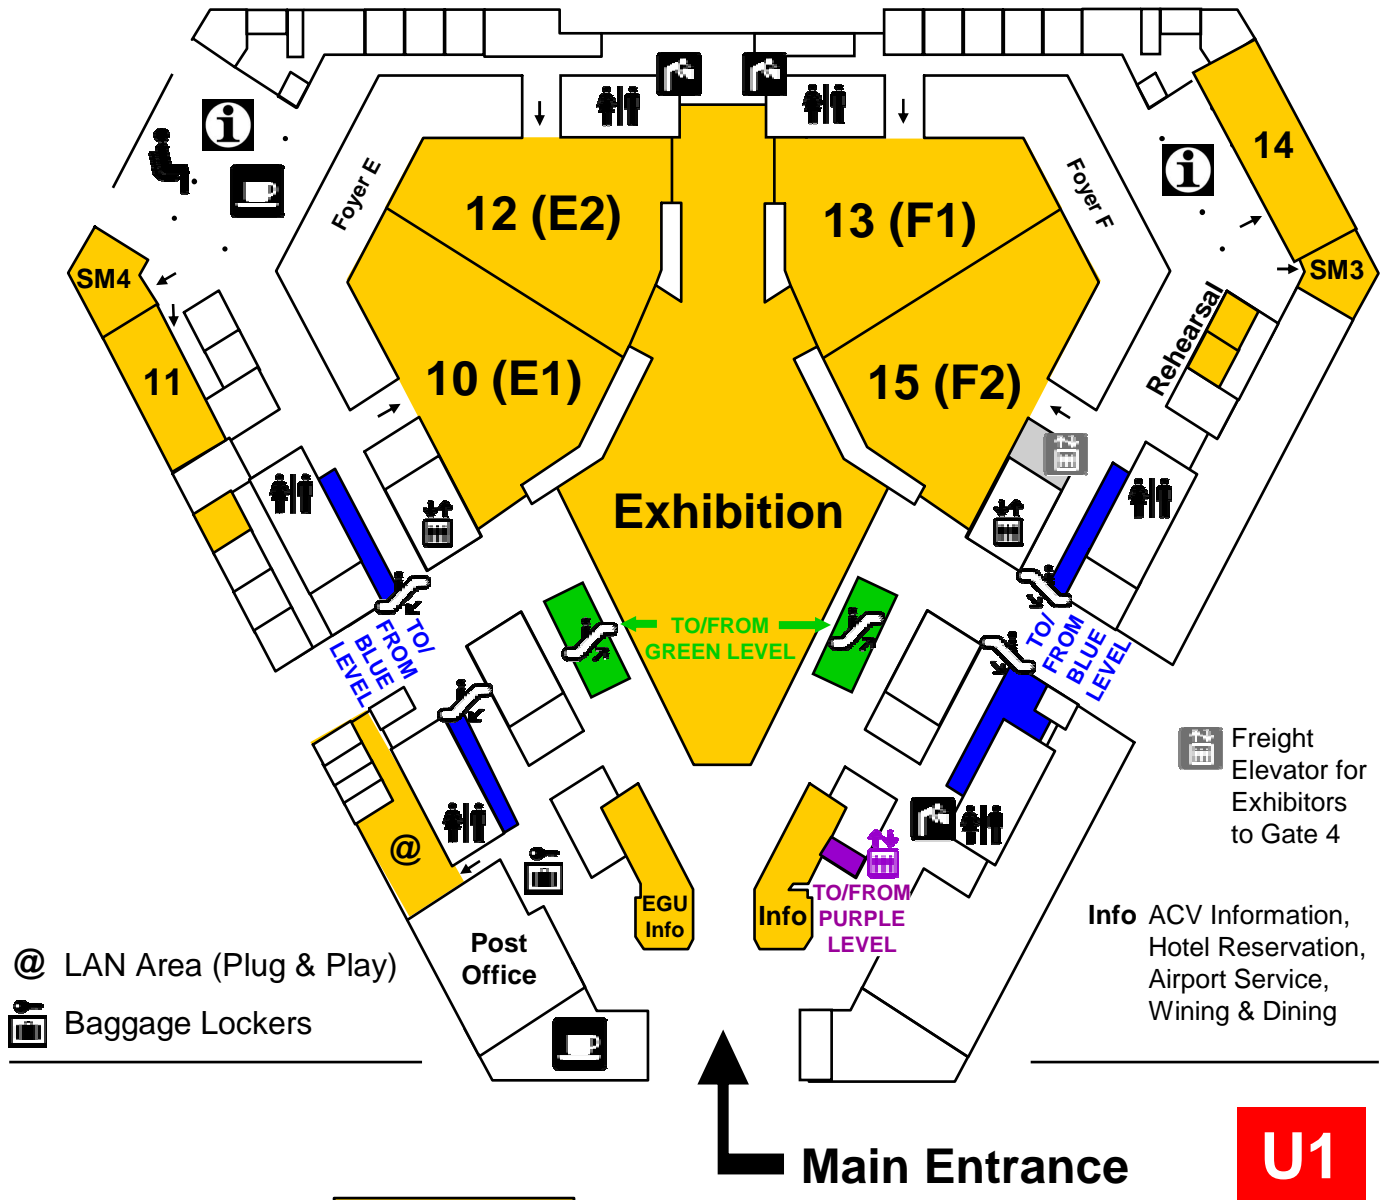

Ground Floor – Yellow Level (OE)

@ LAN Area (Plug & Play)
 ☐ Baggage Lockers

☐ Freight Elevator for Exhibitors to Gate 4
 Info ACV Information, Hotel Reservation, Airport Service, Wining & Dining

- ☐ Meeting Programme Info Terminal
- ☐ Coffee Bar / Snack Bar / Bistro
- ☐ Drinking Fountain
- ☐ Seating Area
- ☐ Escalator/Stairs
- ☐ Elevator
- ☐ Toilet/Restroom