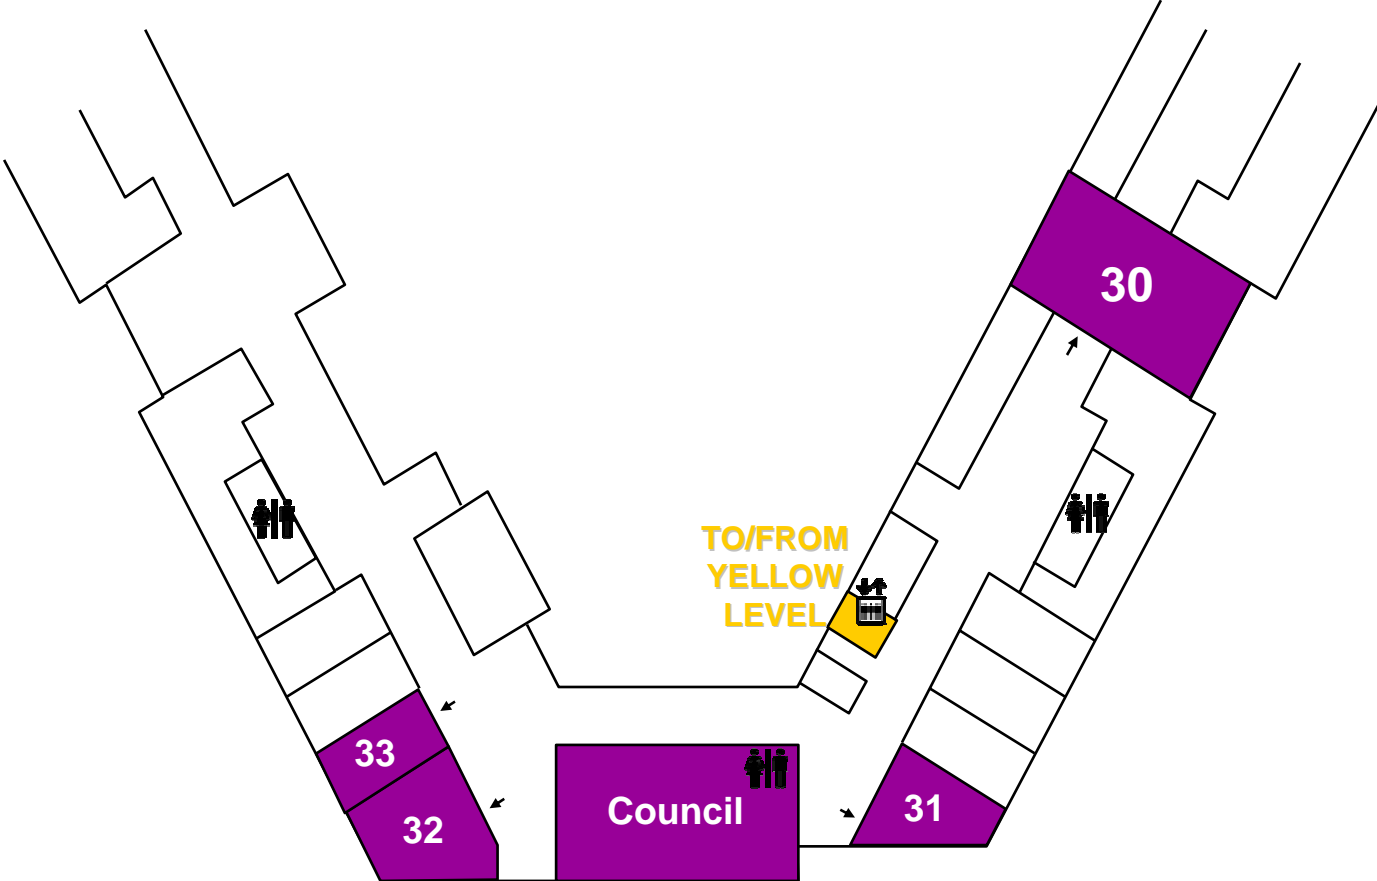

Third Floor – Purple Level (O3)

 Toilet/Restroom