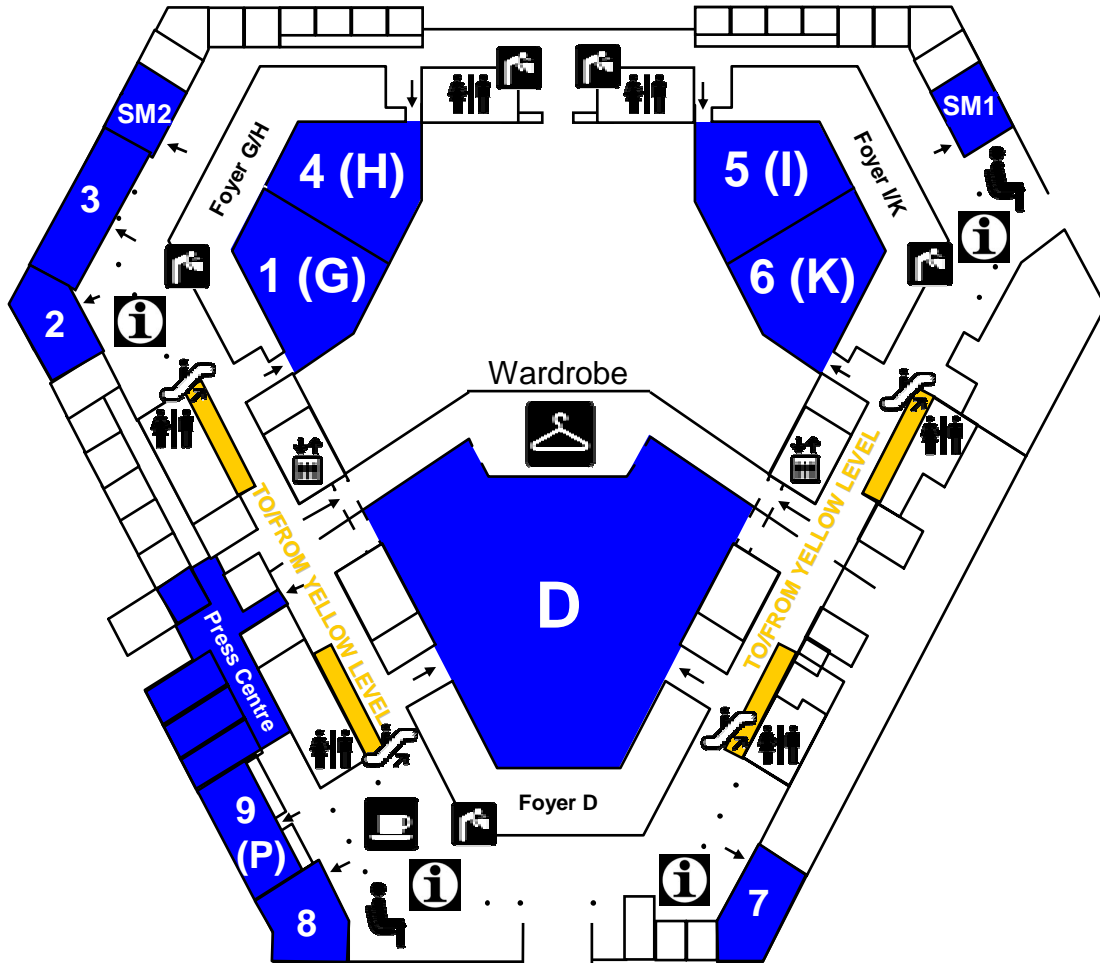

Basement – Blue Level (U2)

-  Meeting Programme Info Terminal
-  Coffee Bar / Snack Bar / Bistro
-  Drinking Fountain
-  @ LAN Area (Plug & Play) / Internet Terminals

-  Seating Area
-  Escalator/Stairs
-  Elevator
-  Toilet/Restroom