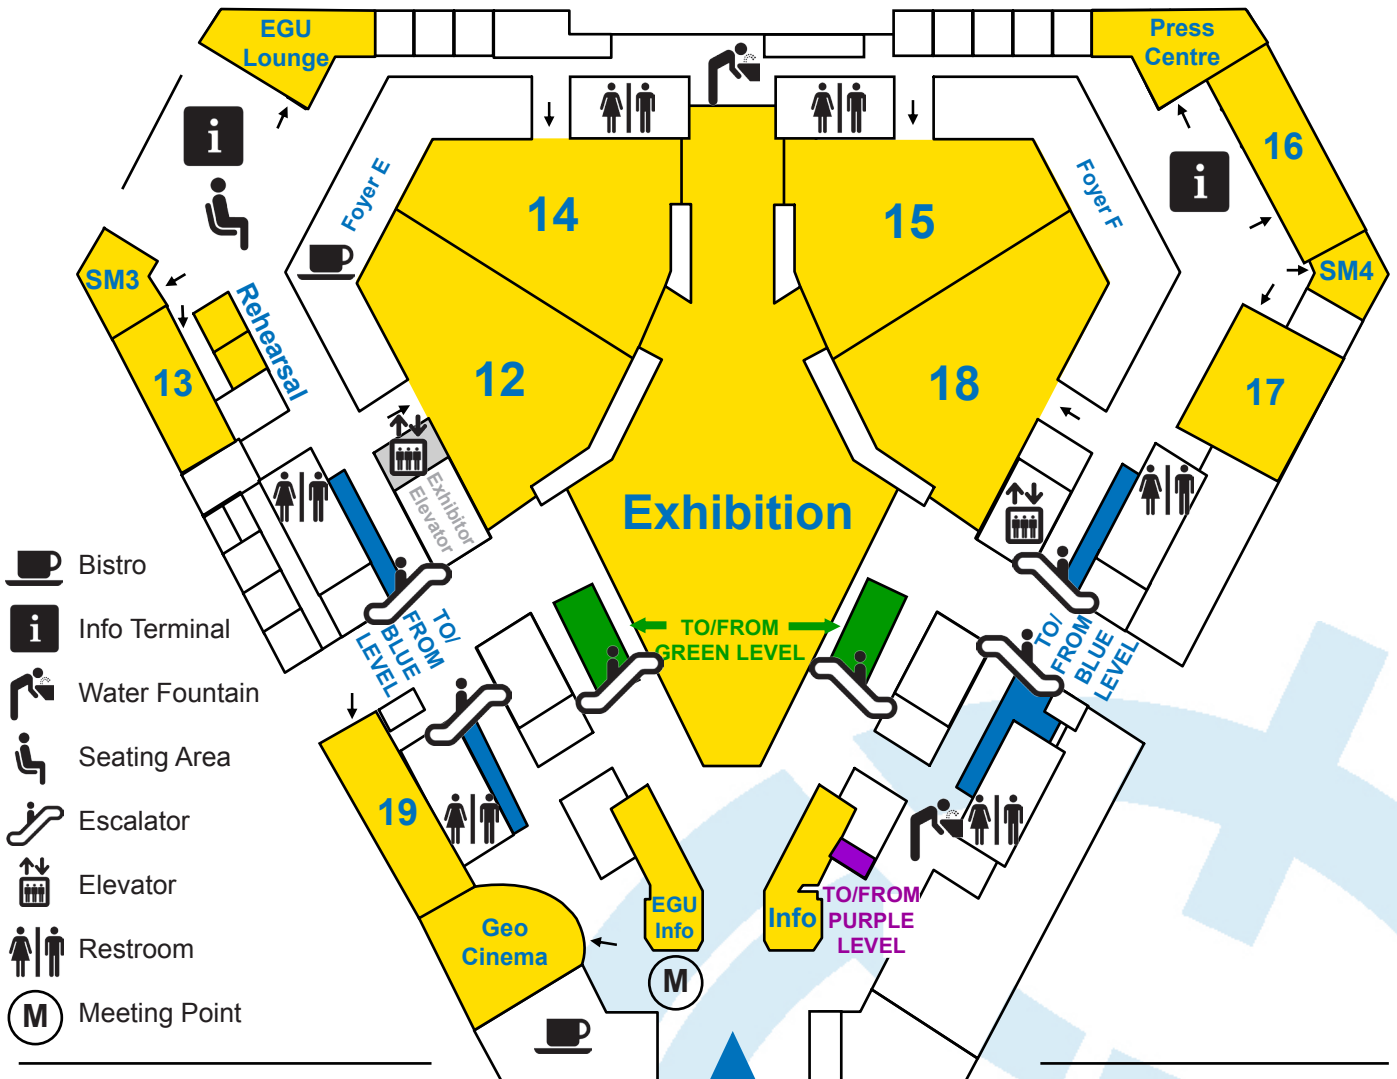

## Yellow Level – Ground Floor

Exhibition | GeoCinema | Press Centre

- Bistro
- Info Terminal
- Water Fountain
- Seating Area
- Escalator
- Elevator
- Restroom
- Meeting Point

**Main Entrance**

**U1**

**Registration & Posters Hall Z**