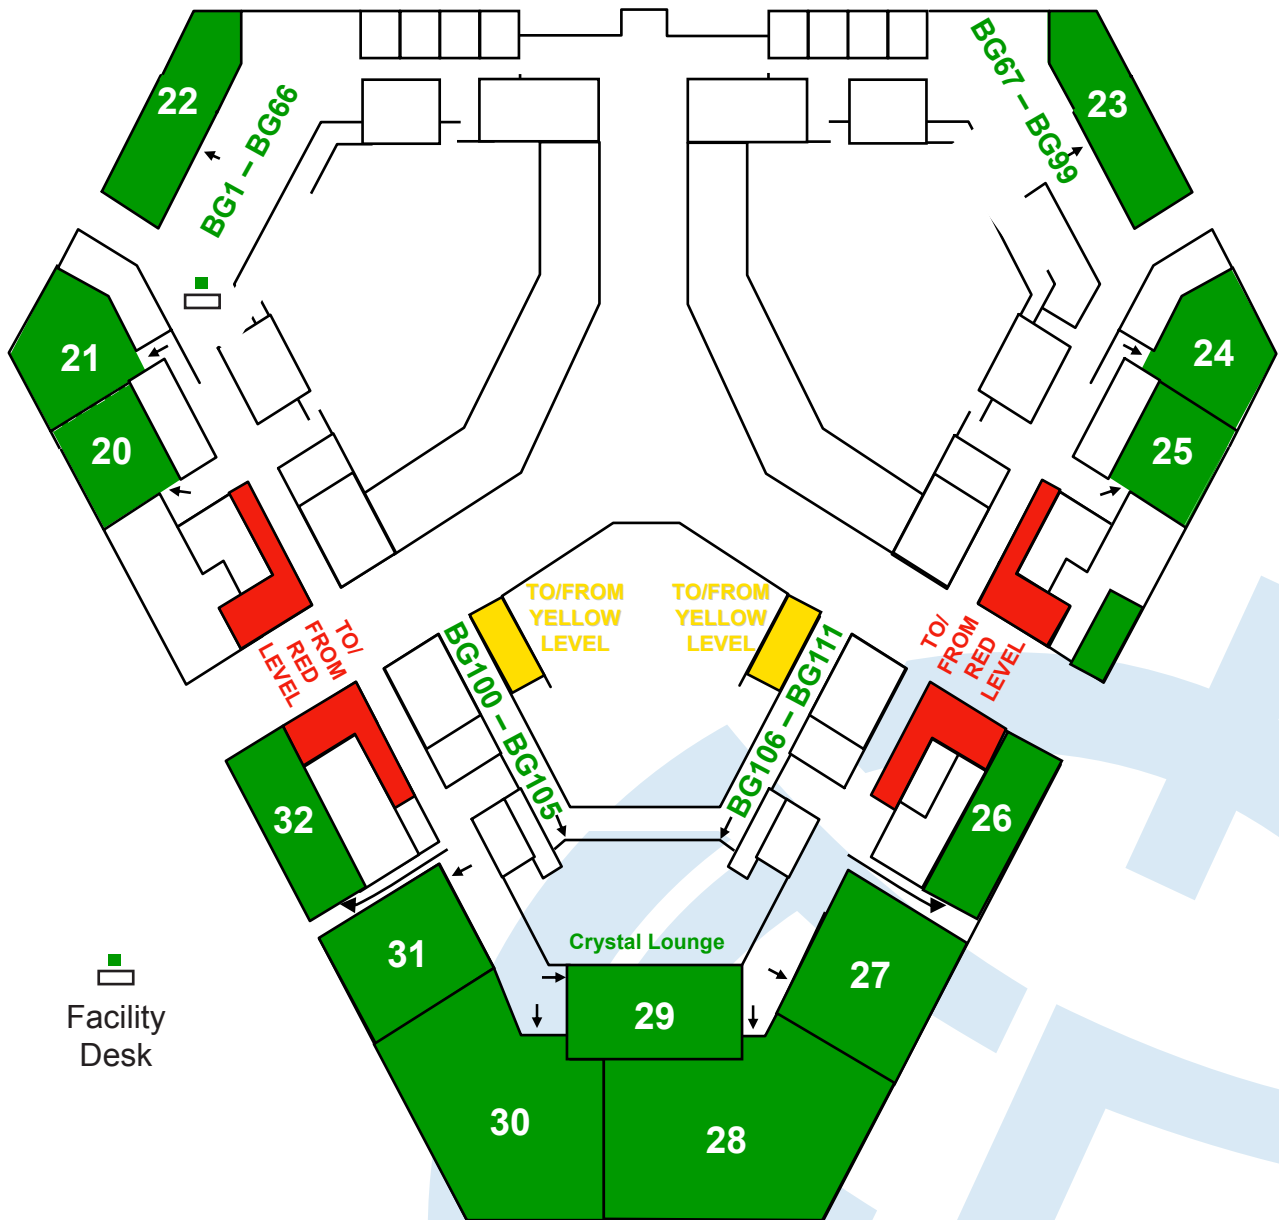

EGU General Assembly 2011

Poster Area BG

Green Level – First Floor

111 Posters