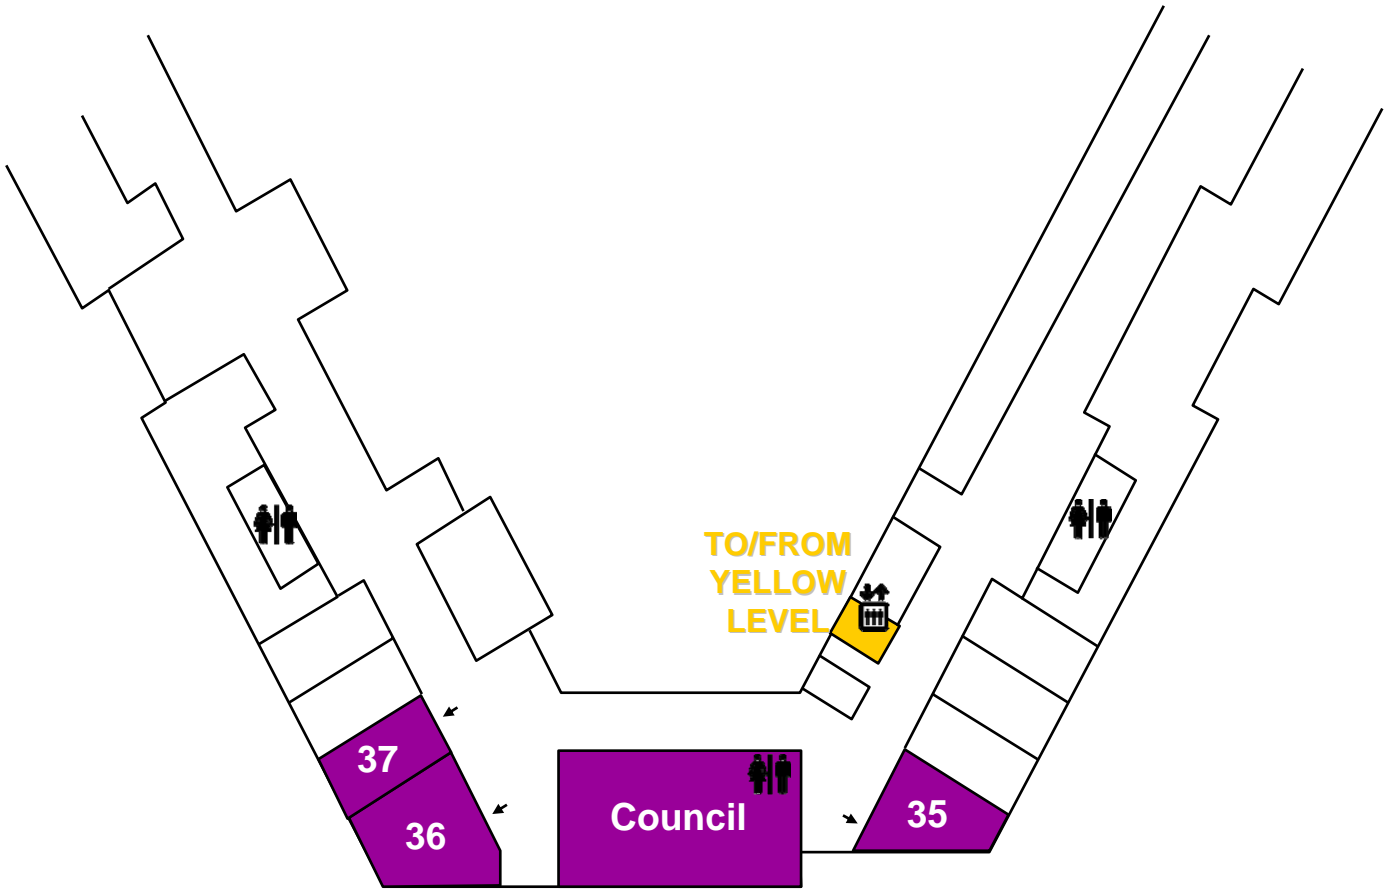

Third Floor – Purple Level (O3)

 Toilet/Restroom