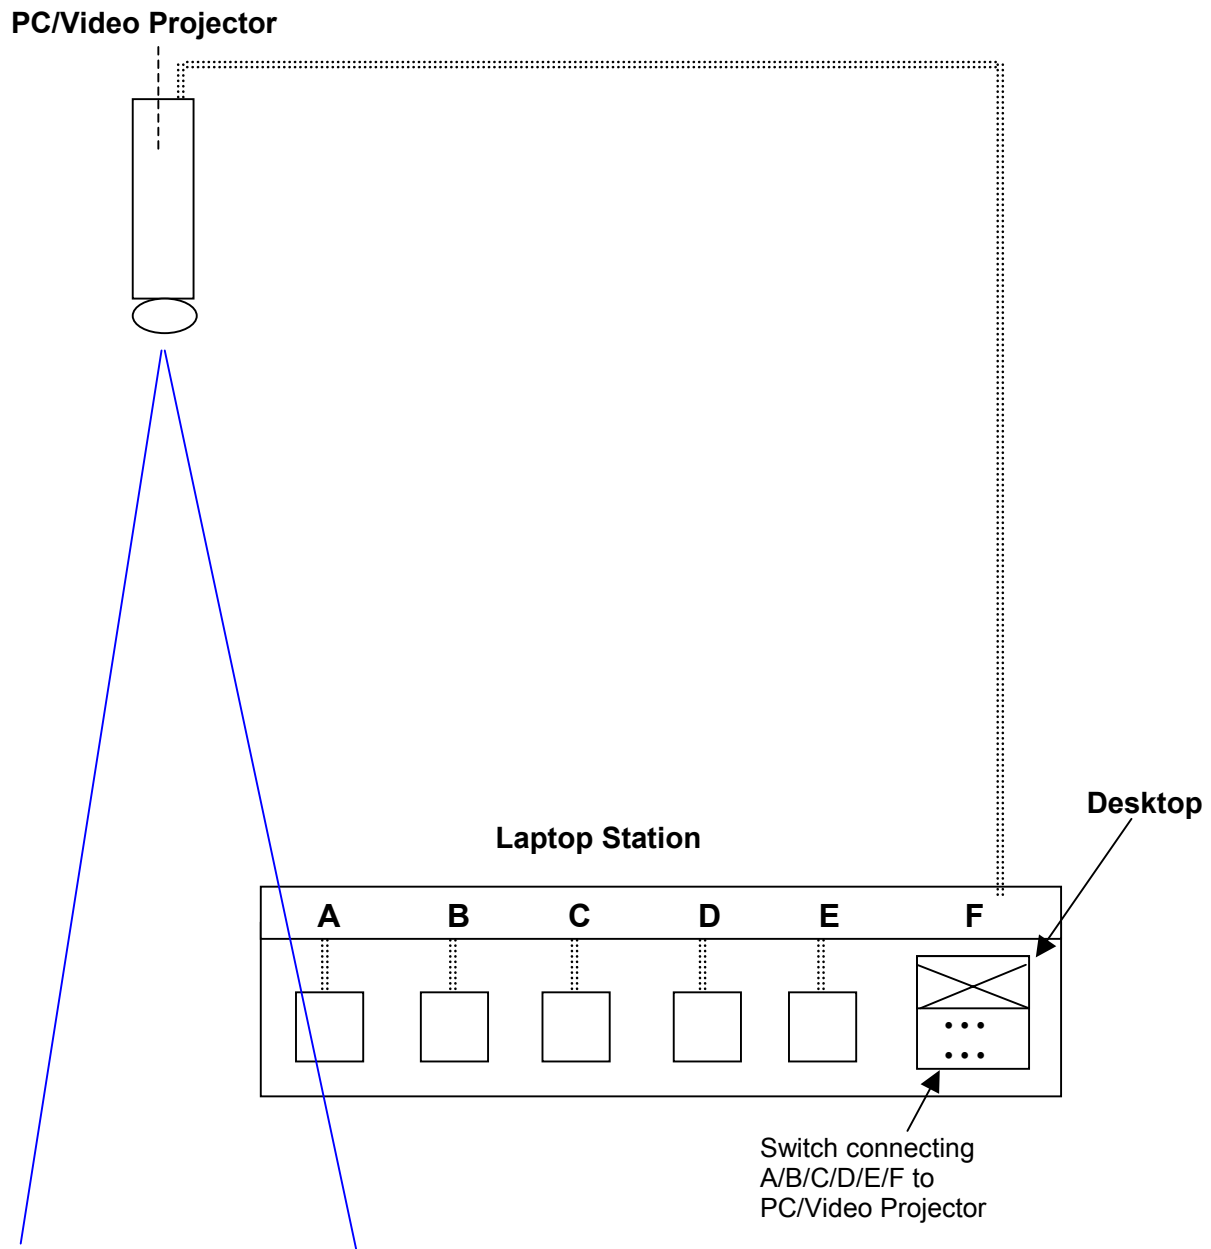

# Sketch of the Copernicus Laptop/Desktop Station

## Options for Presentation

1. Personal laptop/Mac installed on positions A – E
2. Personal CD-Rom/DVD/USB Stick plus “drag-and-drop” on the desktop
3. Personal CD-Rom/DVD/USB Stick plus **autorun.inf** directly from desktop