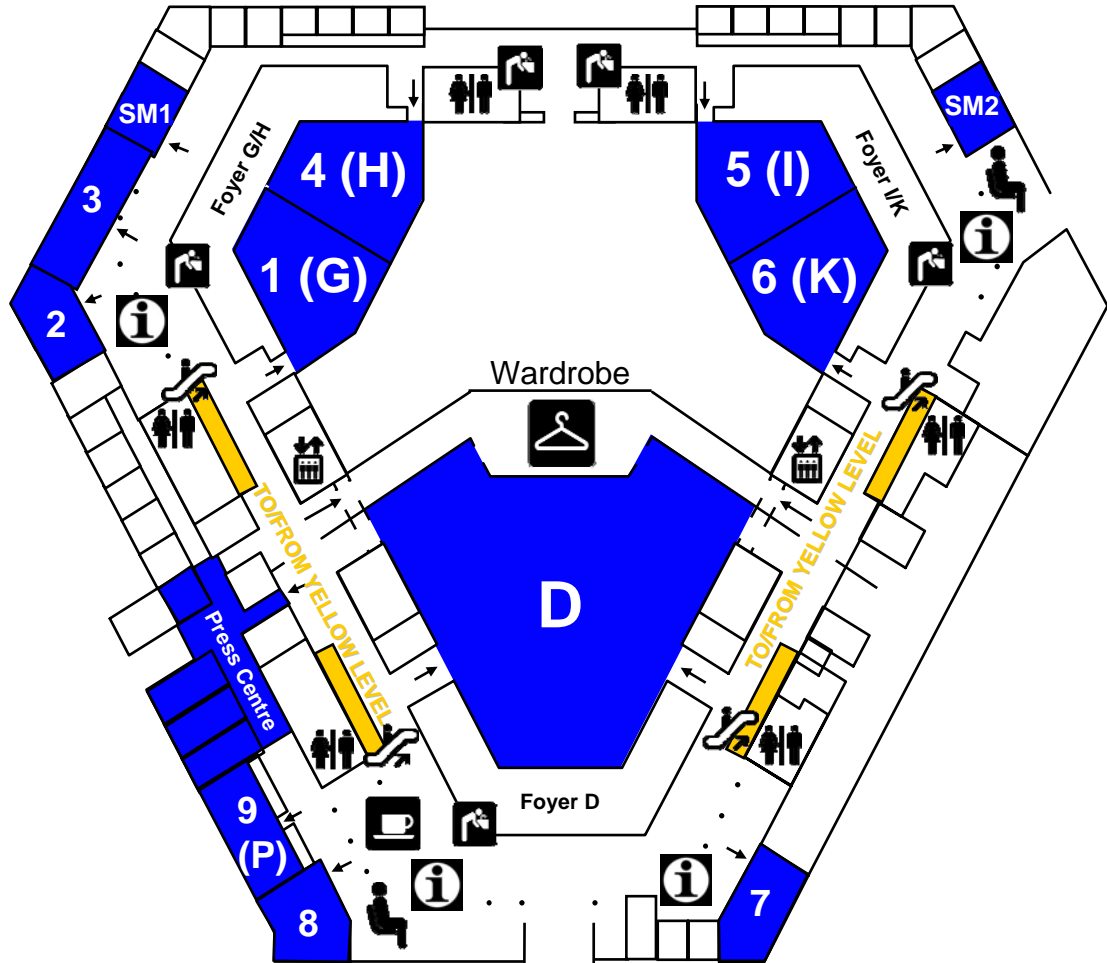

Basement – Blue Level (U2)

-  Meeting Programme Info Terminal
-  Coffee Bar / Snack Bar / Bistro
-  Drinking Fountain
-  @ LAN Area (Plug & Play) / Internet Terminals

-  Seating Area
-  Escalator/Stairs
-  Elevator
-  Toilet/Restroom

TO/FROM
HALL Z

Halls X/Y – Poster Area

@