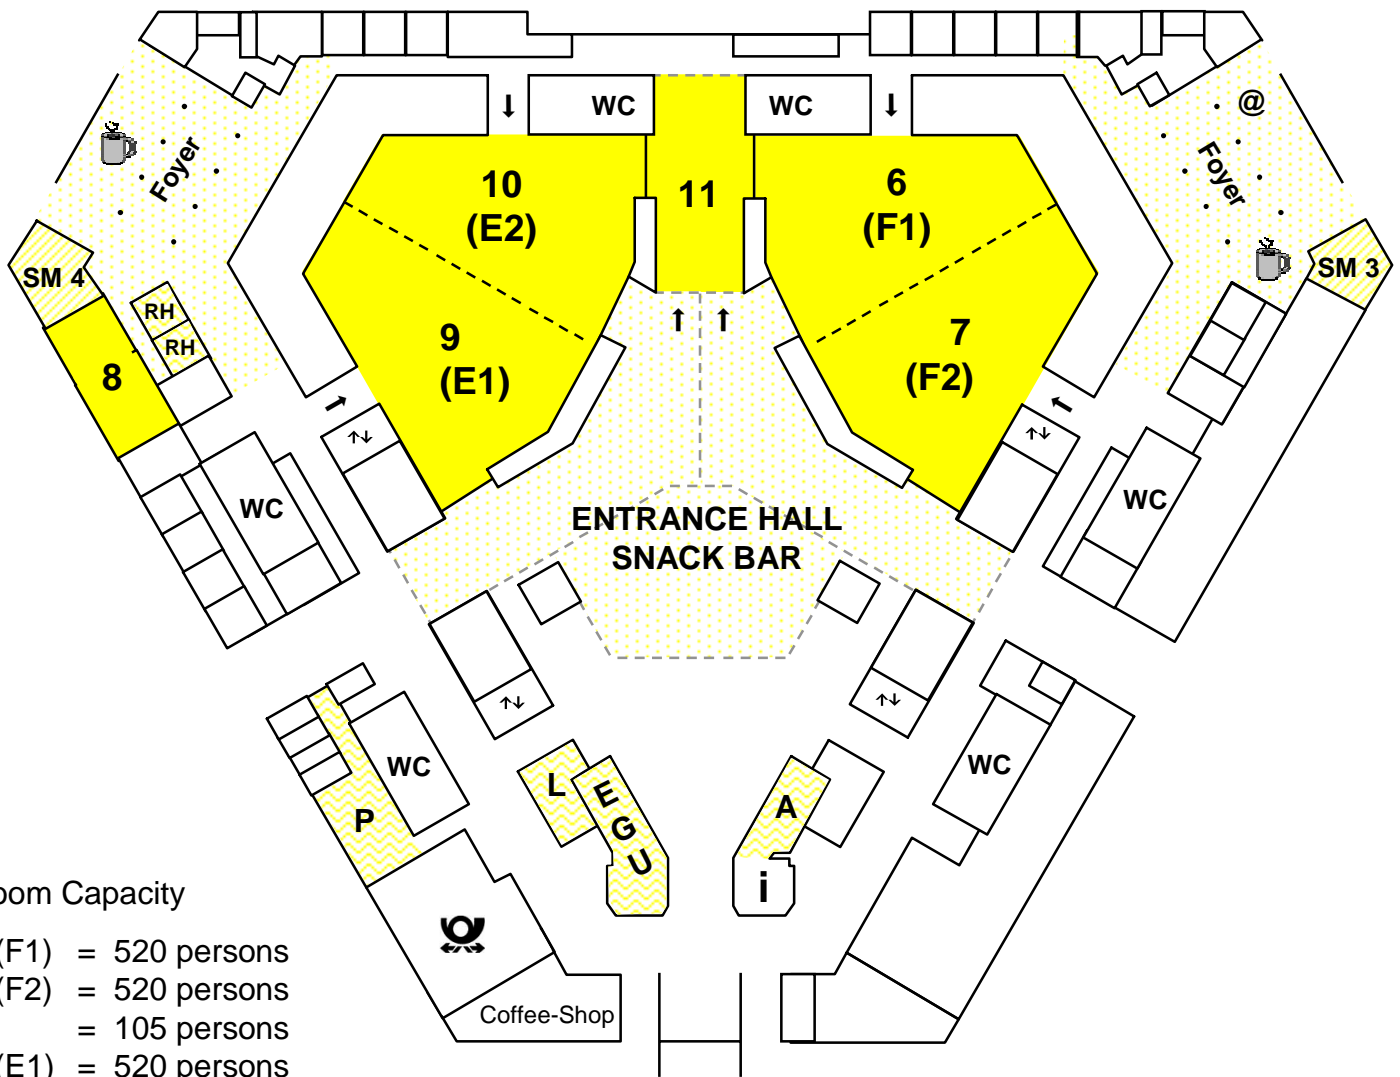

# GROUND FLOOR YELLOW LEVEL

## Room Capacity

- 6 (F1) = 520 persons
- 7 (F2) = 520 persons
- 8 = 105 persons
- 9 (E1) = 520 persons
- 10 (E2) = 520 persons
- 11 = 120 persons

- A = Accommodation & Travel Agent
- i = Information Desk (ACV)
- P = Press Room
- EGU = Information Desk
- L = Lan Area (Plug & Play)
- ↑↓ = Elevator/Stairs
- WC = Toilets
- RH = Rehearsal
- @ = WLn Area
- ☕ = Coffee/Water Point
- 📮 = Post Office